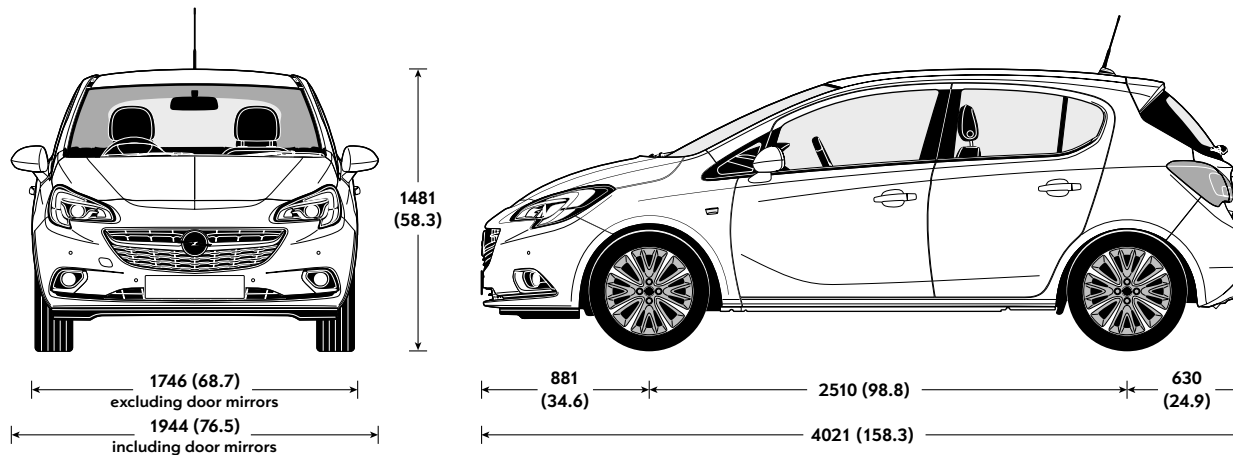

CORSA SPECIFICATIONS

EXTERIOR DIMENSIONS millimetres (inches)

LOADSPACE DIMENSIONS mm (inches)

3-door

Maximum length (seats up)	705 (27.8)
Maximum length*	1372 (54.0)
Maximum width	944 (37.2)
Maximum height	843 (33.2)

5-door

Maximum length (seats up)	705 (27.8)
Maximum length*	1372 (54.0)
Maximum width	944 (37.2)
Maximum height	876 (34.5)

* = Behind front seats.

LOADSPACE CAPACITIES** litres (cu.ft.)

3-door

Rear seat up	280 (9.9)
Rear seat down (to glassline)	750 (26.5)
Rear seat down (to roof)	1090 (38.5)

5-door

Rear seat up	285 (10.0)
Rear seat down (to glassline)	710 (25.1)
Rear seat down (to roof)	1120 (39.5)

** = ECIE method.