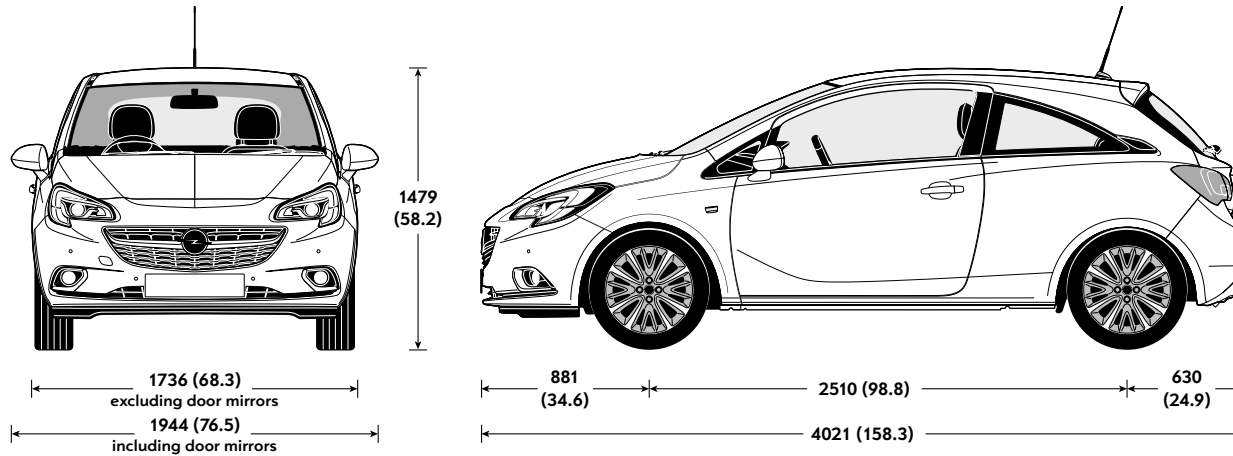

CORSA SPECIFICATIONS

EXTERIOR DIMENSIONS millimetres (inches)

LOADSPACE DIMENSIONS mm (inches)

3-door

Maximum length (seats up)	705 (27.8)
Maximum length*	1372 (54.0)
Maximum width	944 (37.2)
Maximum height	843 (33.2)

5-door

Maximum length (seats up)	705 (27.8)
Maximum length*	1372 (54.0)
Maximum width	944 (37.2)
Maximum height	876 (34.5)

* = Behind front seats.

LOADSPACE CAPACITIES** litres (cu.ft.)

3-door

Rear seat up	280 (9.9)
Rear seat down (to glassline)	750 (26.5)
Rear seat down (to roof)	1090 (38.5)

5-door

Rear seat up	285 (10.0)
Rear seat down (to glassline)	710 (25.1)
Rear seat down (to roof)	1120 (39.5)

** = ECIE method.