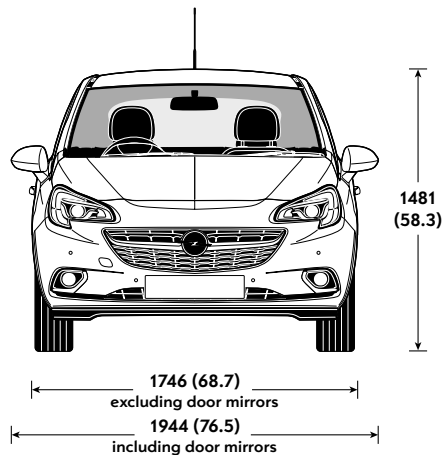

CORSA SPECIFICATIONS

EXTERIOR DIMENSIONS millimetres (inches)

LOADSPACE DIMENSIONS mm (inches)

3-door

Maximum length (seats up)	705 (27.8)
Maximum length*	1372 (54.0)
Maximum width	944 (37.2)
Maximum height	843 (33.2)

5-door

Maximum length (seats up)	705 (27.8)
Maximum length*	1372 (54.0)
Maximum width	944 (37.2)
Maximum height	876 (34.5)

* = Behind front seats.

LOADSPACE CAPACITIES** litres (cu.ft.)

3-door

Rear seat up	280 (9.9)
Rear seat down (to glassline)	750 (26.5)
Rear seat down (to roof)	1090 (38.5)

5-door

Rear seat up	285 (10.0)
Rear seat down (to glassline)	710 (25.1)
Rear seat down (to roof)	1120 (39.5)

** = ECIE method.