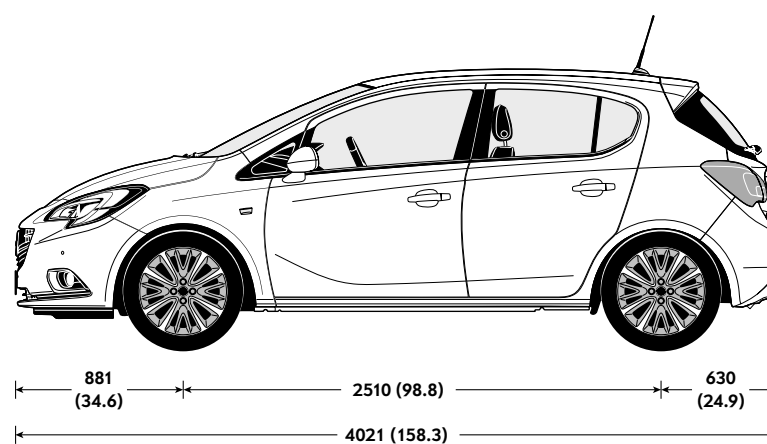

CORSA SPECIFICATIONS

EXTERIOR DIMENSIONS millimetres (inches)

LOADSPACE DIMENSIONS mm (inches)

3-door

Maximum length (seats up)	705 (27.8)
Maximum length*	1372 (54.0)
Maximum width	944 (37.2)
Maximum height	843 (33.2)

5-door

Maximum length (seats up)	705 (27.8)
Maximum length*	1372 (54.0)
Maximum width	944 (37.2)
Maximum height	876 (34.5)

* = Behind front seats.

LOADSPACE CAPACITIES** litres (cu.ft.)

3-door

Rear seat up	280 (9.9)
Rear seat down (to glassline)	750 (26.5)
Rear seat down (to roof)	1090 (38.5)

5-door

Rear seat up	285 (10.0)
Rear seat down (to glassline)	710 (25.1)
Rear seat down (to roof)	1120 (39.5)

** = ECIE method.