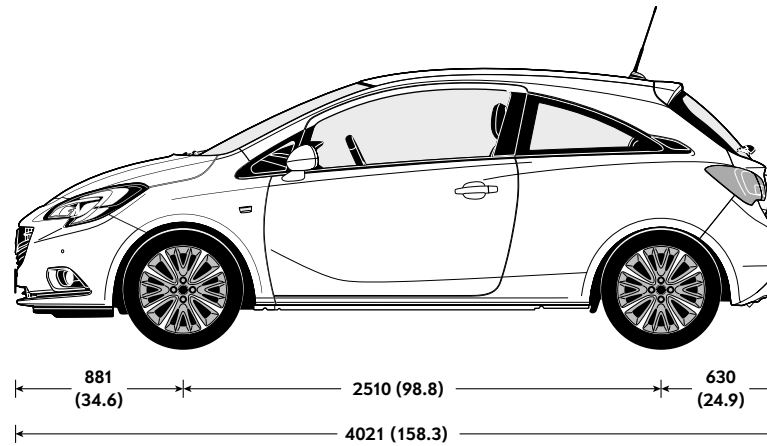

CORSA SPECIFICATIONS

EXTERIOR DIMENSIONS millimetres (inches)

LOADSPACE DIMENSIONS mm (inches)

3-door

Maximum length (seats up)	705 (27.8)
Maximum length*	1372 (54.0)
Maximum width	944 (37.2)
Maximum height	843 (33.2)

5-door

Maximum length (seats up)	705 (27.8)
Maximum length*	1372 (54.0)
Maximum width	944 (37.2)
Maximum height	876 (34.5)

* = Behind front seats.

LOADSPACE CAPACITIES** litres (cu.ft.)

3-door

Rear seat up	280 (9.9)
Rear seat down (to glassline)	750 (26.5)
Rear seat down (to roof)	1090 (38.5)

5-door

Rear seat up	285 (10.0)
Rear seat down (to glassline)	710 (25.1)
Rear seat down (to roof)	1120 (39.5)

** = ECIE method.