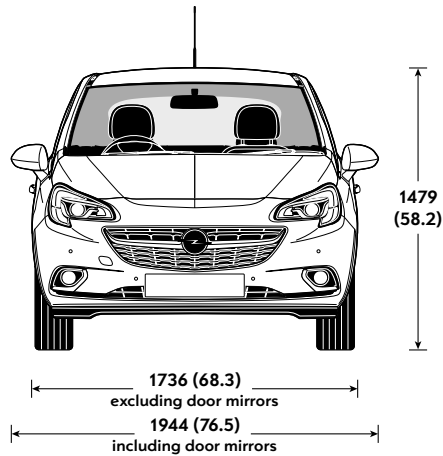

CORSA SPECIFICATIONS

EXTERIOR DIMENSIONS millimetres (inches)

LOADSPACE DIMENSIONS mm (inches)

3-door

Maximum length (seats up)	705 (27.8)
Maximum length*	1372 (54.0)
Maximum width	944 (37.2)
Maximum height	843 (33.2)

5-door

Maximum length (seats up)	705 (27.8)
Maximum length*	1372 (54.0)
Maximum width	944 (37.2)
Maximum height	876 (34.5)

* = Behind front seats.

LOADSPACE CAPACITIES** litres (cu.ft.)

3-door

Rear seat up	280 (9.9)
Rear seat down (to glassline)	750 (26.5)
Rear seat down (to roof)	1090 (38.5)

5-door

Rear seat up	285 (10.0)
Rear seat down (to glassline)	710 (25.1)
Rear seat down (to roof)	1120 (39.5)

** = ECIE method.