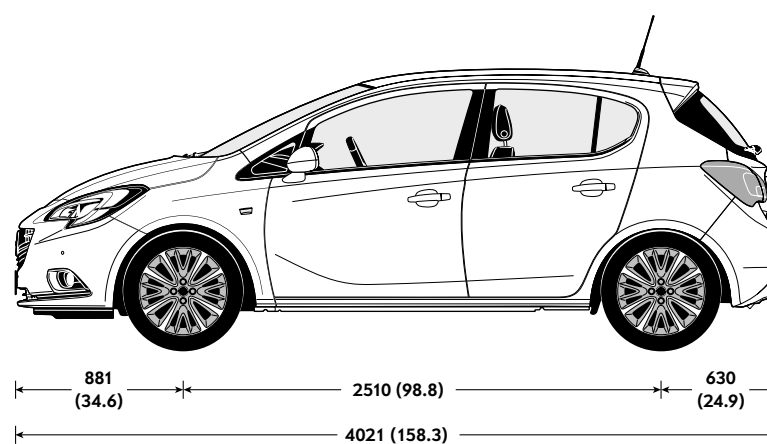

CORSA SPECIFICATIONS

EXTERIOR DIMENSIONS millimetres (inches)

LOADSPACE DIMENSIONS mm (inches)

3-door

Maximum length (seats up)	705 (27.8)
Maximum length*	1372 (54.0)
Maximum width	944 (37.2)
Maximum height	843 (33.2)