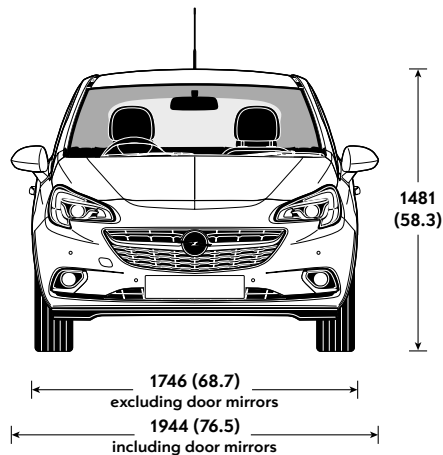

1.4i (75PS)

Front ventilated discs: 257mm diameter

Rear drums: 228mm diameter

1.4i (90PS)

Front ventilated discs: 257mm diameter

Rear drums: 228mm diameter

FUEL TANK CAPACITY

- 45 litres (9.9 gallons)

CORSA SPECIFICATIONS

EXTERIOR DIMENSIONS millimetres (inches)

LOADSPACE DIMENSIONS mm (inches)

3-door

Maximum length (seats up)	705 (27.8)
Maximum length*	1372 (54.0)
Maximum width	944 (37.2)
Maximum height	843 (33.2)

5-door

Maximum length (seats up)	705 (27.8)
Maximum length*	1372 (54.0)
Maximum width	944 (37.2)
Maximum height	876 (34.5)

* = Behind front seats.

LOADSPACE CAPACITIES** litres (cu.ft.)

3-door

Rear seat up	280 (9.9)
Rear seat down (to glassline)	750 (26.5)
Rear seat down (to roof)	1090 (38.5)