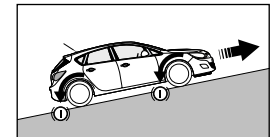

Additional braking features:

- *The same electronic systems used in the ABS and ESP also deliver exceptional braking performance.*
- Emergency brake assist – *When emergency braking is detected the vehicle automatically applies the maximum possible braking assistance.*
- Electronic brakeforce distribution – *Automatically apportions the optimum braking force to each wheel.*
- Adaptive brake lights – *Automatically warns other road users of heavy braking.*
- Hill start assist – *Briefly maintains rear brake pressure to stop the vehicle rolling back on an incline.*
- Hazard warning lights