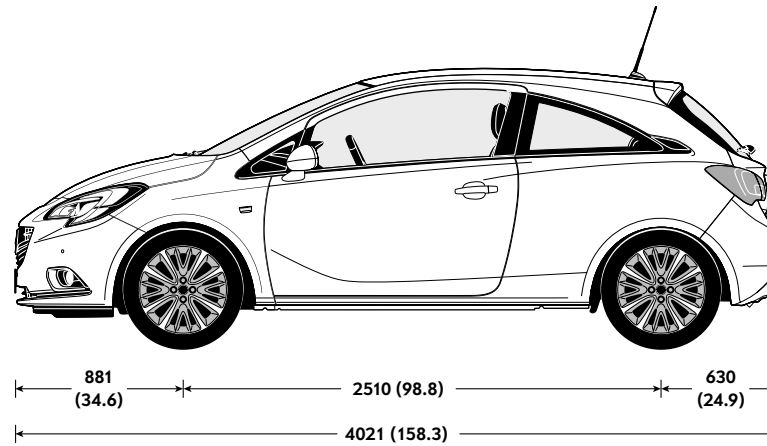

CORSA SPECIFICATIONS

EXTERIOR DIMENSIONS millimetres (inches)

LOADSPACE DIMENSIONS mm (inches)

3-door

Maximum length (seats up)	705 (27.8)
Maximum length*	1372 (54.0)
Maximum width	944 (37.2)
Maximum height	843 (33.2)