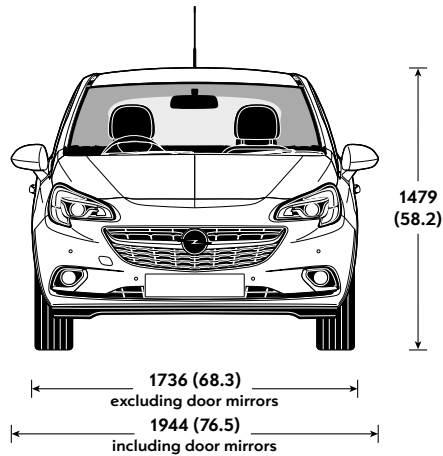

1.4i (75PS)

Front ventilated discs: 257mm diameter

Rear drums: 228mm diameter

1.4i (90PS)

Front ventilated discs: 257mm diameter

Rear drums: 228mm diameter

FUEL TANK CAPACITY

- 45 litres (9.9 gallons)

CORSA SPECIFICATIONS

EXTERIOR DIMENSIONS millimetres (inches)

LOADSPACE DIMENSIONS mm (inches)

3-door

Maximum length (seats up)	705 (27.8)
Maximum length*	1372 (54.0)
Maximum width	944 (37.2)
Maximum height	843 (33.2)