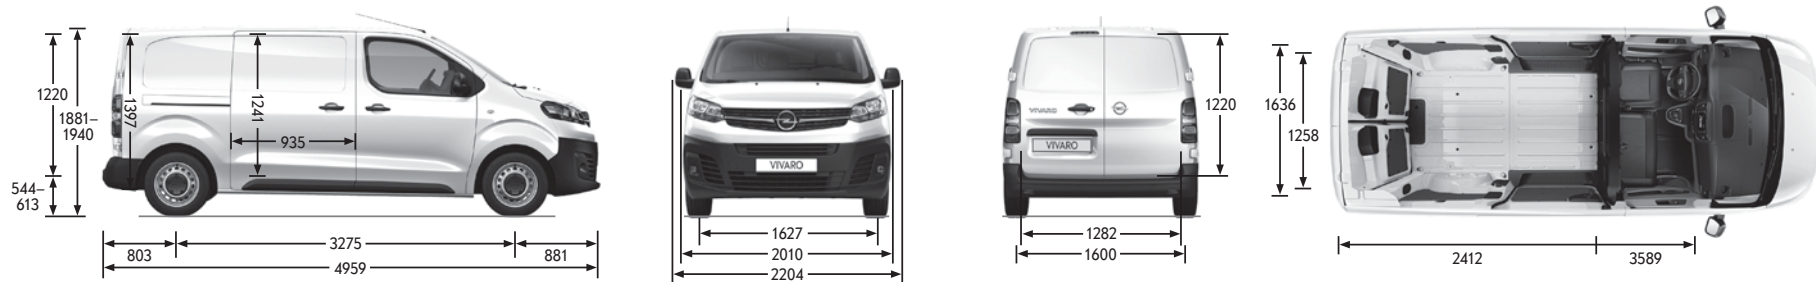

DIMENSIONS AND CAPACITIES

L1 DIMENSIONS