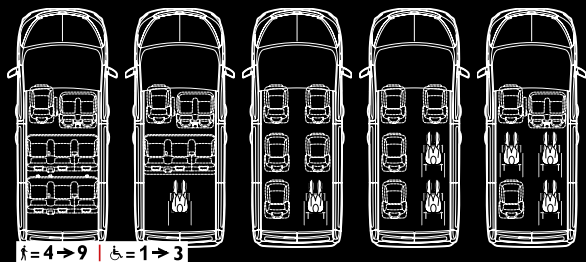

OPEL VIVARO

WHEELCHAIR ACCESSIBLE VEHICLE

**OPEL
CERTIFIED
CONVERSION**

FOCACCIA WHEELCHAIR ACCESSIBLE VEHICLE PREPARATION

WHEELCHAIR PREPARATION BASED ON THE OPEL VIVARO

The Opel Vivaro is the perfect basis for a flexible wheelchair conversion by Focaccia. The concept enables up to three wheelchairs to be carried. It also enables several passengers or carers to be carried with maximum security and comfort. A major benefit is that the Vivaro can be fitted with the Fiorella Slim Fit lift system on either the side or rear doors. Developed by Focaccia Group this system can hoist up to 360 kg and can be combined with the F-Twister swivel baseplate. This eases the wheelchair tie-down and enables easy loading and unloading of wheelchairs, luggage, equipment etc.

OTHER ADVANTAGES INCLUDE

- Flexible configuration delivers space for bulky electric wheelchairs and scooters
- Compact and intuitive, the Fiorella lift allows a safe and easy access to the vehicle to the person in wheelchair
- Up to 3 wheelchairs can be carried (LWB)
- The seating layout can be adjusted according to the transport needs, thanks to the system based on track-mounted removable seats with 3-point belt