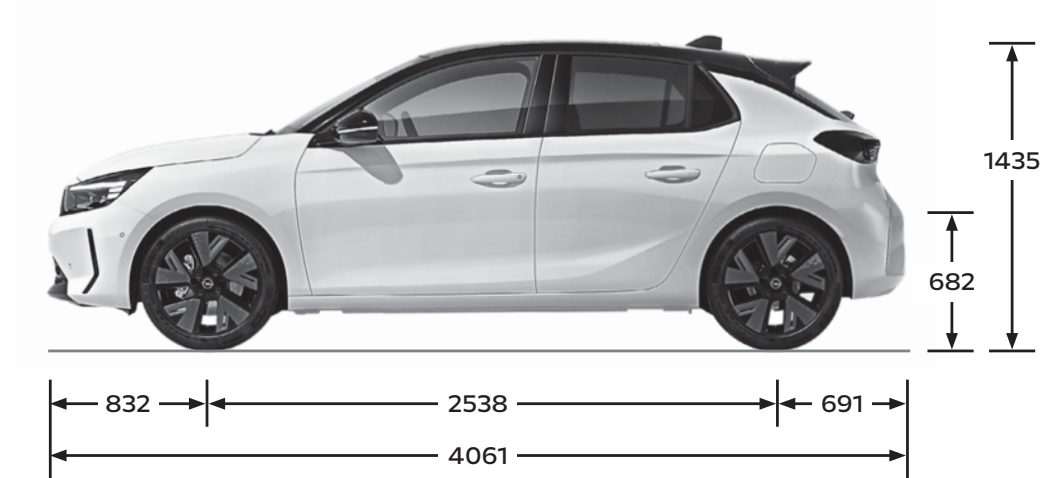

DIMENSIONS AND CAPACITIES

EXTERIOR DIMENSIONS mm	CORSA
Vehicle length	4,060
Wheelbase	2,538
Overhang (front / rear)	831 / 691
Vehicle height	1,433
Tread width front	1,489
Tread width rear	1,488
Vehicle width (mirrors included)	1,960
Vehicle width (mirrors folded)	1,765
Maximum rear boot opening width	867
Maximum rear boot opening height	574
INTERIOR DIMENSIONS mm	CORSA
Compartment length (1st / 2nd row)	885 / 1,697
Load floor width between wheel arches	1,018
Seat height (front / rear)	262
Shoulder room (front / rear)	1,360 / 1,324
Elbow room (front / rear)	1,382 / 1,344
Effective head room (front)	885
Effective head room (front with sunroof)	877
Effective head room (rear)	857
Effective head room (rear with sunroof)	857
LUGGAGE COMPARTMENT lts	CORSA
Boot volume minimum	309
Boot volum maximum	1,118

All dimensions in mm