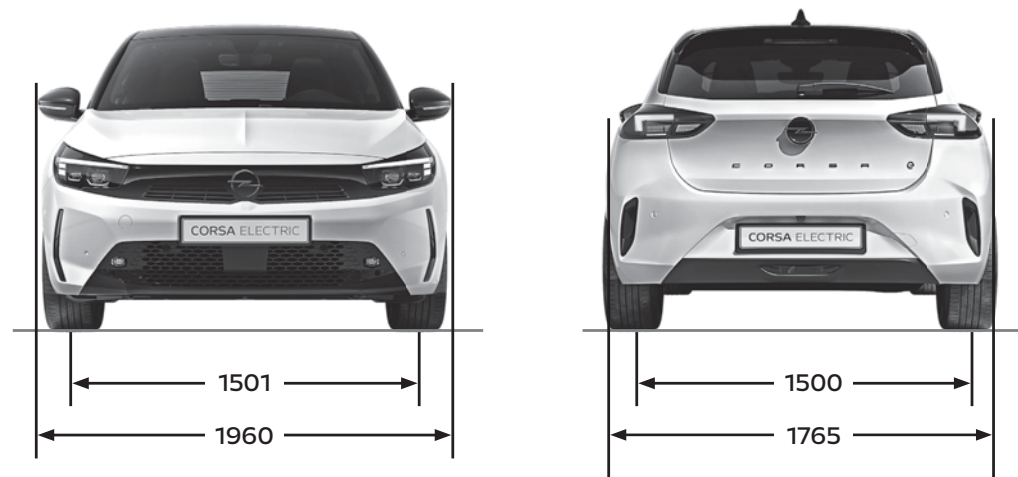

DIMENSIONS AND CAPACITIES

EXTERIOR DIMENSIONS mm	CORSA
Vehicle length	4,060
Wheelbase	2,538
Overhang (front / rear)	831 / 691
Vehicle height	1,433
Tread width front	1,489
Tread width rear	1,488
Vehicle width (mirrors included)	1,960
Vehicle width (mirrors folded)	1,765
Maximum rear boot opening width	867
Maximum rear boot opening height	574
INTERIOR DIMENSIONS mm	CORSA
Compartment length (1st / 2nd row)	885 / 1,697
Load floor width between wheel arches	1,018
Seat height (front / rear)	262
Shoulder room (front / rear)	1,360 / 1,324
Elbow room (front / rear)	1,382 / 1,344
Effective head room (front)	885
Effective head room (front with sunroof)	877
Effective head room (rear)	857
Effective head room (rear with sunroof)	857
LUGGAGE COMPARTMENT lts	CORSA
Boot volume minimum	309
Boot volum maximum	1,118